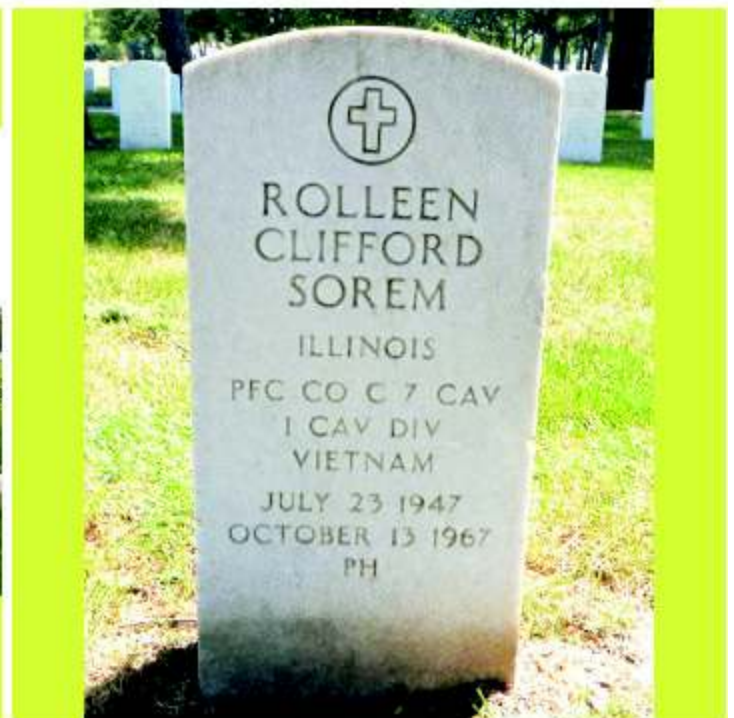

**Gravestone of Rolleen Clifford Sorem,
son of Clifford L. Sorem and Mrs.
Delores Caferty; killed in Viet Nam**