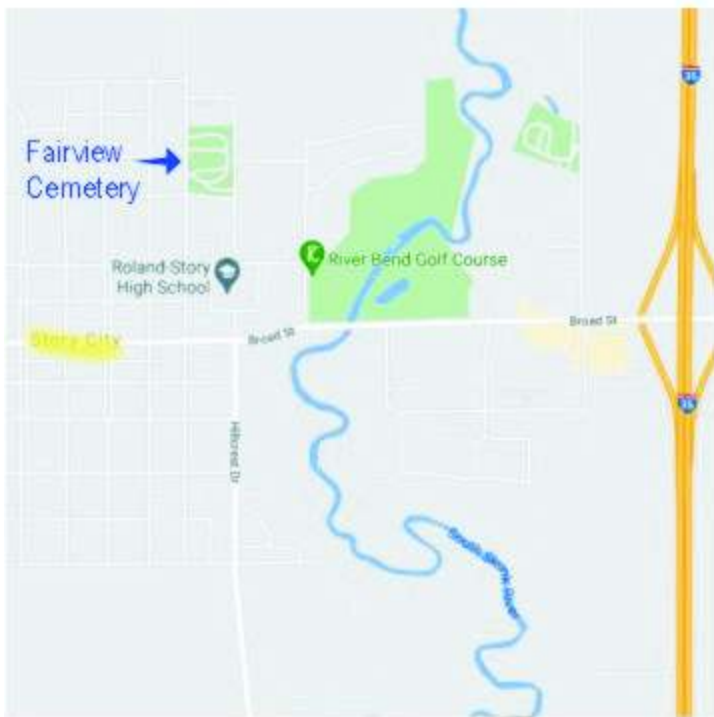

**Fairview Cemetery
Story City, Iowa**