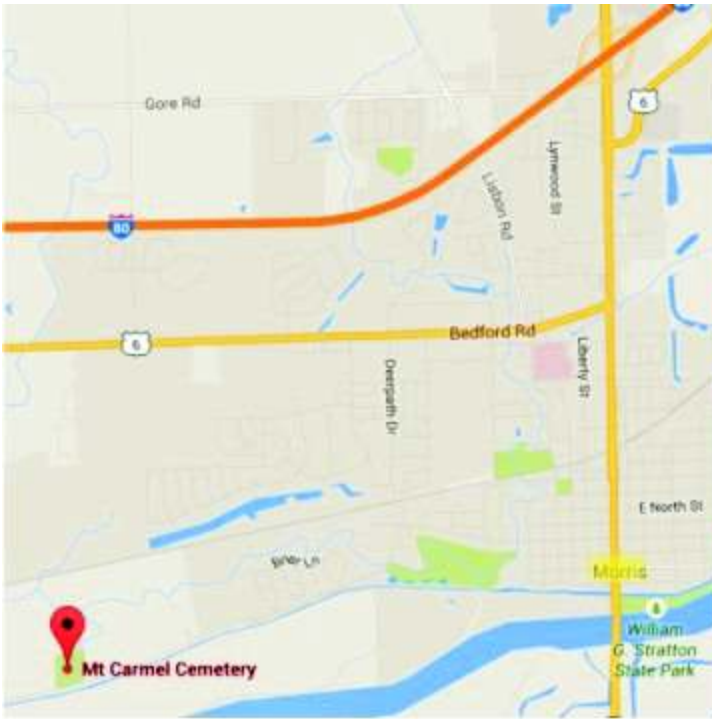

**Bob Sorem
Twin Cities, Minnesota**

Proximity of Morris, Ill., relative to Chicago (approx. 50 miles SW)

Towns of interest in the Morris, Ill., area

Cemeteries in the Morris, Ill., area

Evergreen Cemetery, on the eastern edge of Morris, is the largest one

**Saratoga Cemetery (Est. 1800),
Grundy County, Ill.**

**West Lisbon Lutheran Church
and Cemetery, NW of Morris**

**Mt. Olive Cemetery
Near Chicago**

**Crystal Springs Cemetery
Benton Harbor, Michigan**

**Mt. Carmel Cemetery
West of Morris, Ill.**

**Greenview Memorial Gardens and
Rock Island National Cemetery
East Moline and Moline, Illinois**

**Towns of interest around
Story County, Iowa**

**Rose Hill Memorial Gardens
Marshalltown, Iowa**

**Evergreen Memorial Gardens and Municipal Cemetery
Nevada, Iowa**