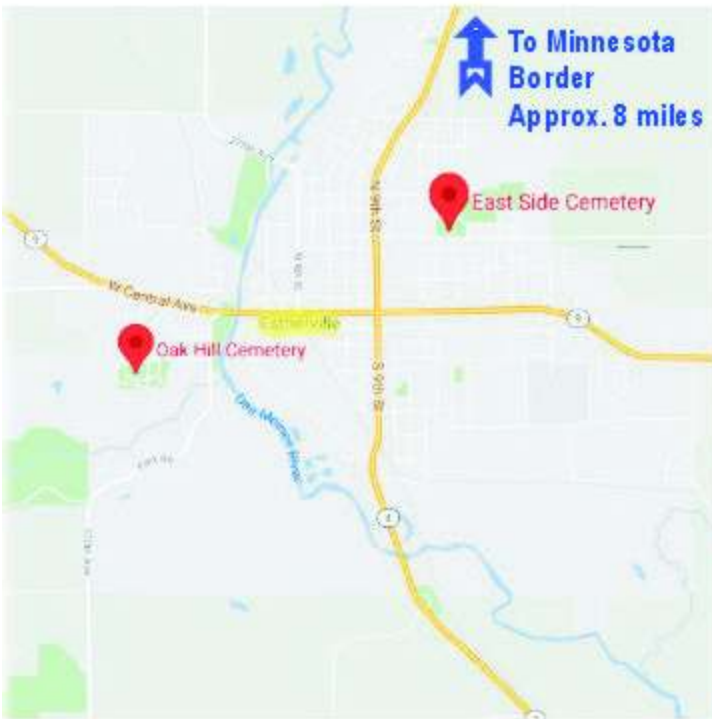

**Bob Sorem
Twin Cities, Minnesota**

Proximity of Morris, Ill., relative to Chicago (approx. 50 miles SW)

Towns of interest in the Morris, Ill., area

Cemeteries in the Morris, Ill., area

Evergreen Cemetery, on the eastern edge of Morris, is the largest one

**Greenview Memorial Gardens and
Rock Island National Cemetery
East Moline and Moline, Illinois**

**Towns of interest around
Story County, Iowa**

**Rose Hill Memorial Gardens
Marshalltown, Iowa**

**Evergreen Memorial Gardens and Municipal Cemetery
Nevada, Iowa**

**Municipal Cemetery
Ames, Iowa**

**Fairview Cemetery
Story City, Iowa**

**Roland Cemetery
Roland, Iowa**

**Warren Township Cemetery
McCallsburg, Iowa**

**Evergreen Cemetery
Jewell, Iowa**

**East Side Cemetery
Estherville, Iowa**

**Shepherd of the Hills
United Methodist Church
Sun City West, Arizona**

**Luverne (Restlawn)
Memorial Gardens
Luverne, Minnesota**

**Adrian Cemetery
Adrian, Minnesota**

**Sun Set Rest Cemetery
Rushmore, Minnesota**