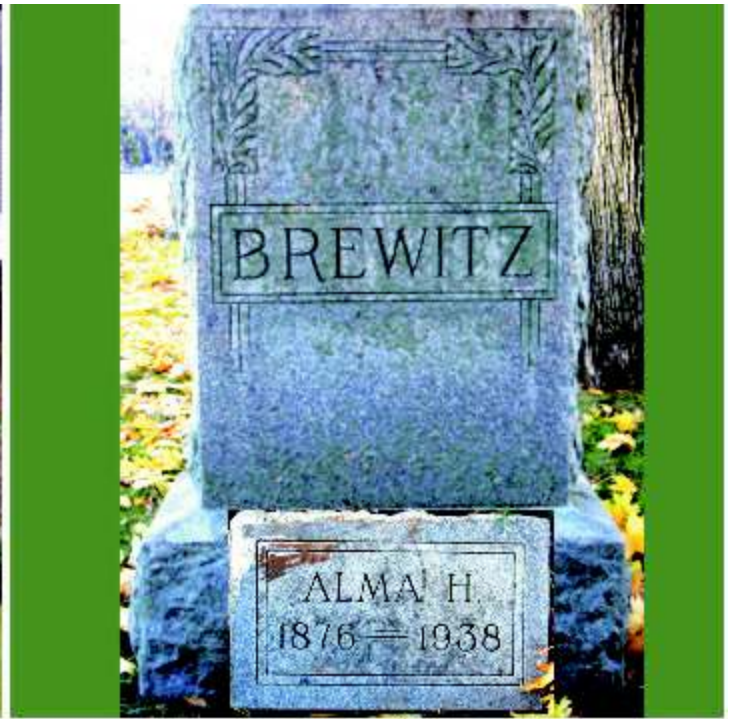

**Gravestone of Alma H. Brewitz,
Second wife of Nels A. Sorem**