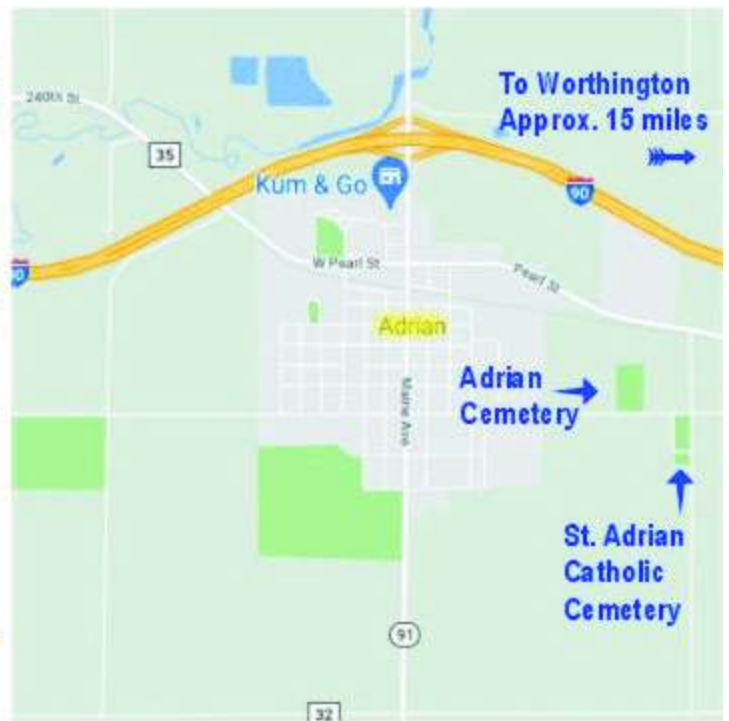

**Bob Sorem
Twin Cities, Minnesota**

Proximity of Morris, Ill., relative to Chicago (approx. 50 miles SW)

Towns of interest in the Morris, Ill., area

Cemeteries in the Morris, Ill., area

Evergreen Cemetery, on the eastern edge of Morris, is the largest one

**Greenview Memorial Gardens and
Rock Island National Cemetery
East Moline and Moline, Illinois**

**Towns of interest around
Story County, Iowa**

**Rose Hill Memorial Gardens
Marshalltown, Iowa**

**Evergreen Memorial Gardens and Municipal Cemetery
Nevada, Iowa**

**Municipal Cemetery
Ames, Iowa**

**Fairview Cemetery
Story City, Iowa**

**Roland Cemetery
Roland, Iowa**

**Warren Township Cemetery
McCallsburg, Iowa**

**Evergreen Cemetery
Jewell, Iowa**

**East Side Cemetery
Estherville, Iowa**

**Shepherd of the Hills
United Methodist Church
Sun City West, Arizona**

**Luverne (Restlawn)
Memorial Gardens
Luverne, Minnesota**

**Adrian Cemetery
Adrian, Minnesota**

**Sun Set Rest Cemetery
Rushmore, Minnesota**