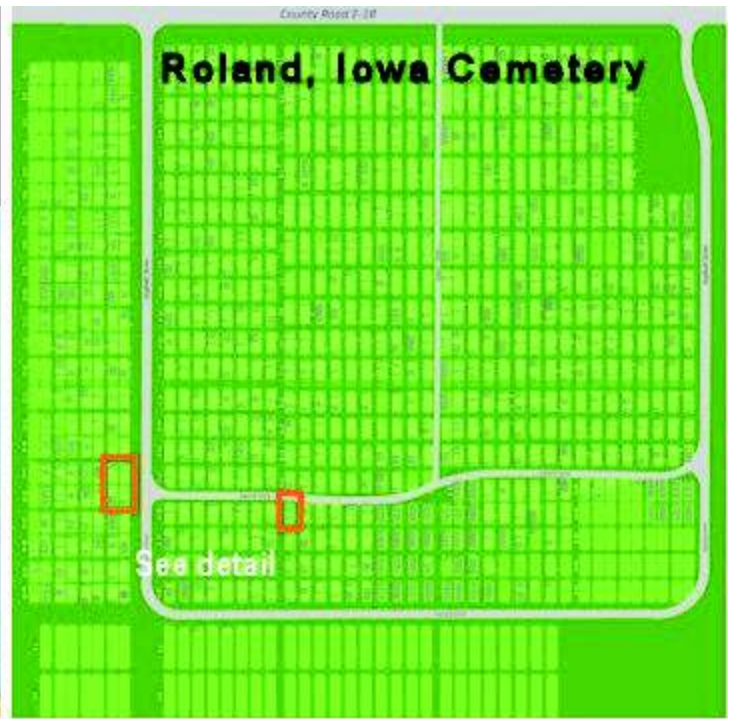

Map of Roland Cemetery (1)