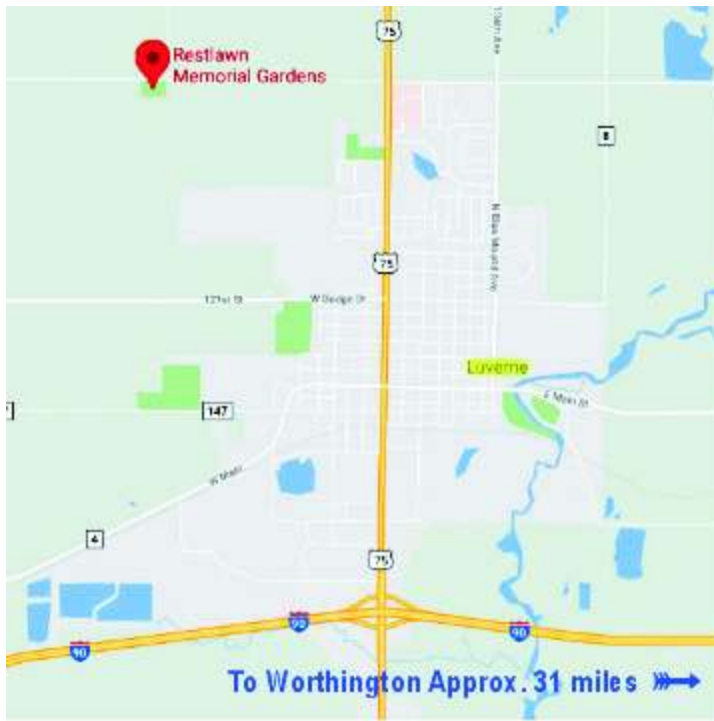

**Greenview Memorial Gardens and
Rock Island National Cemetery
East Moline and Moline, Illinois**

**Towns of interest around
Story County, Iowa**

**Rose Hill Memorial Gardens
Marshalltown, Iowa**

**Evergreen Memorial Gardens and Municipal Cemetery
Nevada, Iowa**

**Municipal Cemetery
Ames, Iowa**

**Fairview Cemetery
Story City, Iowa**

**Roland Cemetery
Roland, Iowa**

**Warren Township Cemetery
McCallsburg, Iowa**

**Evergreen Cemetery
Jewell, Iowa**

**East Side Cemetery
Estherville, Iowa**

**Shepherd of the Hills
United Methodist Church
Sun City West, Arizona**

**Luverne (Restlawn)
Memorial Gardens
Luverne, Minnesota**

**Adrian Cemetery
Adrian, Minnesota**

**Sun Set Rest Cemetery
Rushmore, Minnesota**